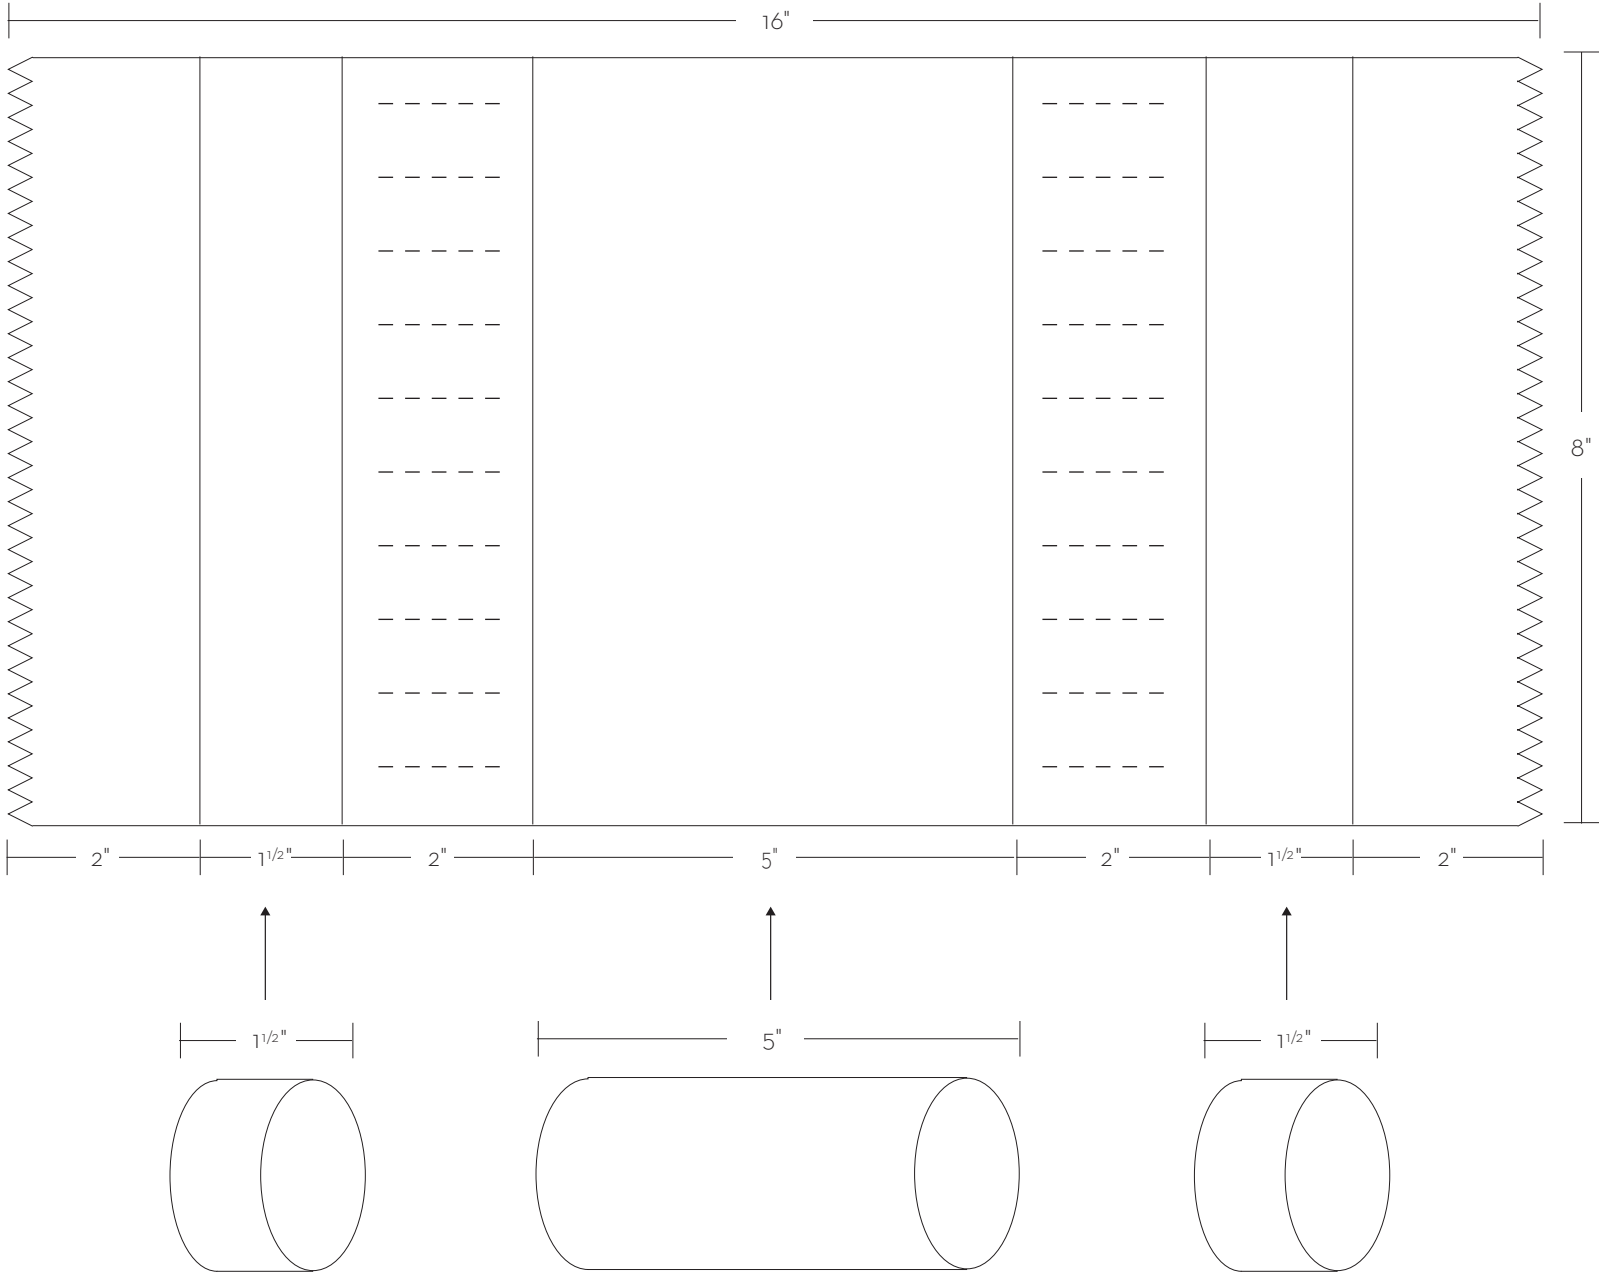

party cracker measurements

*graphic is scaled down at 50%